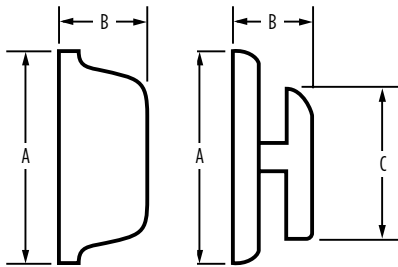

## DOWNTOWN DEADBOLT - GD1471

Box Pack Specifications

SATIN BRASS

SATIN NICKEL

SATIN CHROME

POLISHED CHROME

MATTE BLACK

GD1471 - SQUARE	4 Satin Brass	15 Satin Nickel	26 Polished Chrome	26D Satin Chrome	514 Matte Black
SmartKey Single Cylinder	<input type="checkbox"/>				
SmartKey Single Cylinder 20 Min		<input type="checkbox"/>	<input type="checkbox"/>	<input type="checkbox"/>	<input type="checkbox"/>
KW Single Cylinder 20 Min		<input type="checkbox"/>		<input type="checkbox"/>	

## SPECIFICATIONS

20 min.

<b>Door Prep</b>	Cross Bore 2-1/8" Edge Bore 1" Latch Face 1" x 2-1/4"
<b>Backset</b>	Adjustable to 2-3/8" or 2-3/4"
<b>Door Thickness</b>	1-3/8" - 1-3/4" doors standard. 2-1/4" doors optional
<b>Cylinder</b>	SmartKey or KW 5-pin
<b>Faceplates</b>	1" x 2 1/4" Includes square corner, radius corner and drive-in
<b>Strikes</b>	1-1/8" x 2-3/4" Includes square corner and radius corner
<b>Bolt</b>	1" throw. Steel.
<b>Door Handing</b>	Reversible for right or left-handed doors
<b>ANSI/BHMA</b>	A156.5 Grade 1
<b>ADA</b>	Interior turn piece meets 4.13.9 ADA requirements
<b>UL</b>	Fire rating available, see specific product for availability
<b>ASTM</b>	All Weiser product meets ASTM E 331 water penetration testing

Dimensions	A	B	C
Downtown GD1471 Interior	2 5/8"	1 1/16"	1 23/64"
Downtown GD1471 Exterior	2 5/8"	1/2"	N/A